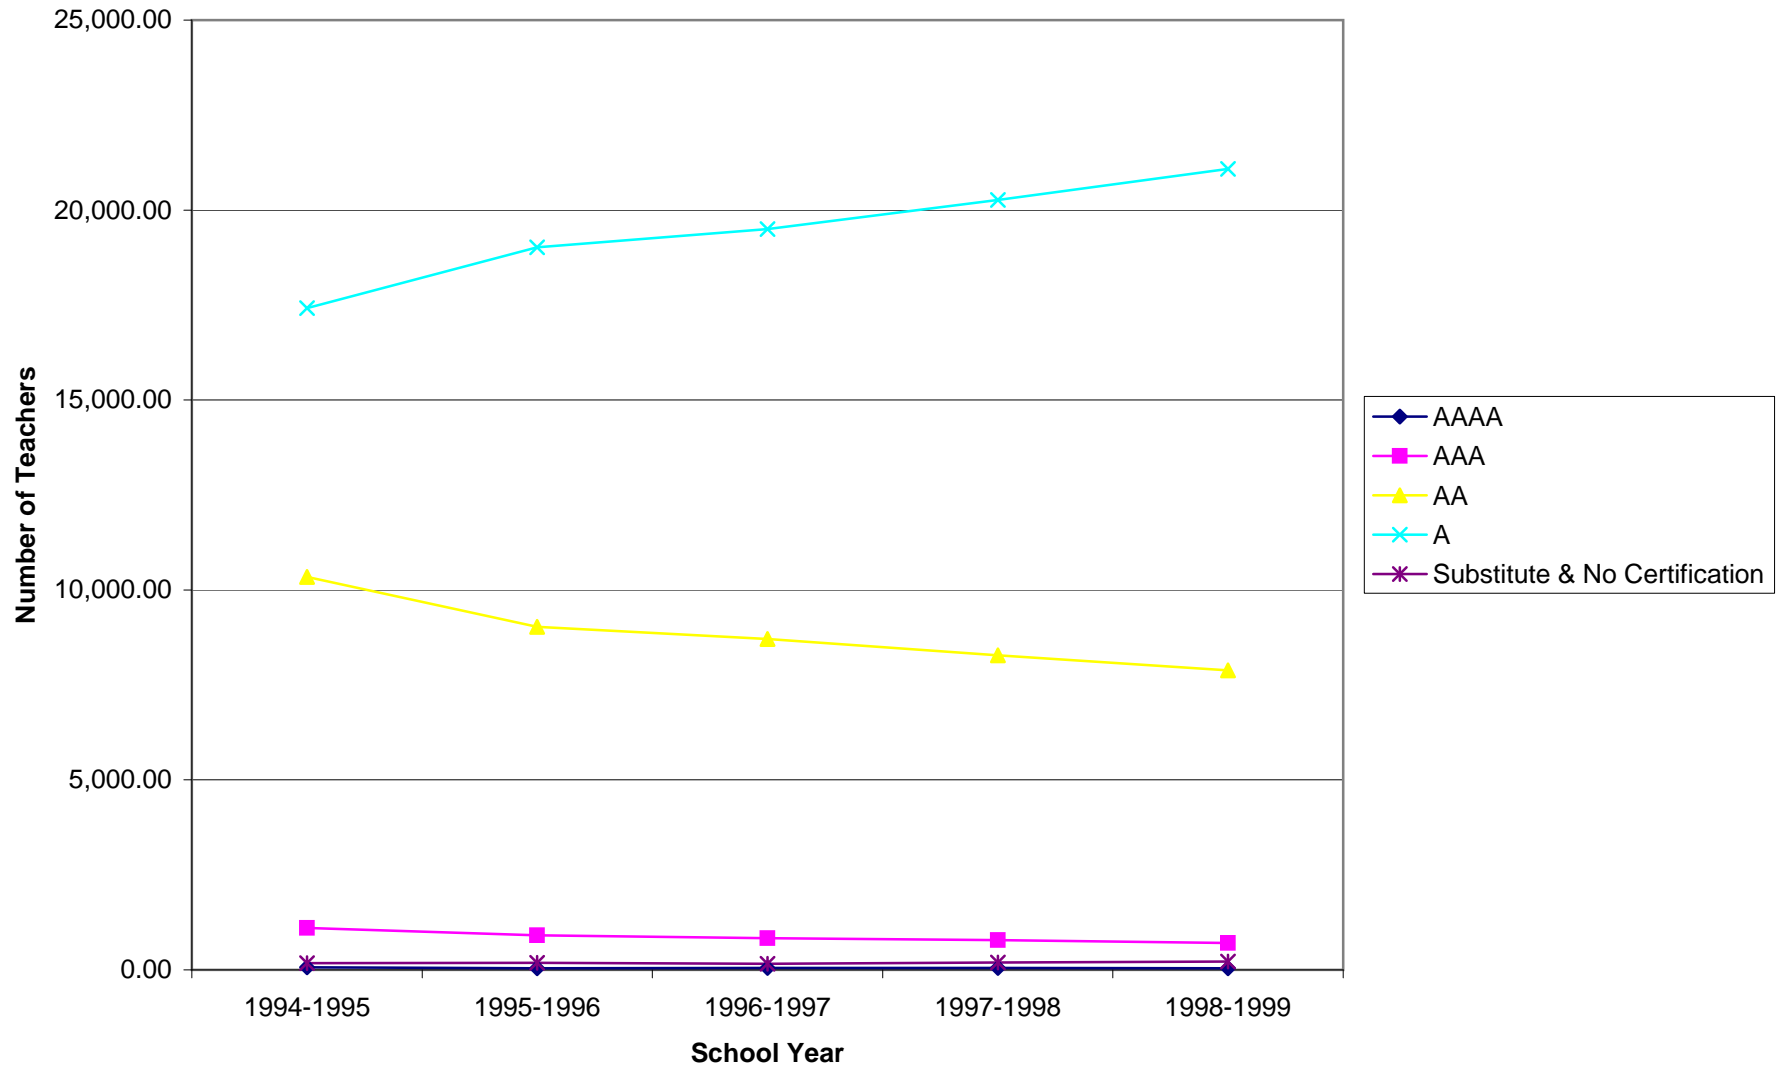

### Classroom Teacher Certification

### Classroom Teacher Certification and Average Salary

Classroom Teachers Certification

	1994-1995	1995-1996	1996-1997	1997-1998	1998-1999
AAAA	63.69	46.01	48.04	51.10	43.12
AAA	1,104.30	912.95	831.84	783.48	703.91
AA	10,347.40	9,032.95	8,709.04	8,283.96	7,887.95
A	17,417.14	19,021.27	19,495.51	20,262.67	21,081.91
Substitute & No Certification	180.31	189.18	160.48	192.88	222.17
Salary	26,801.00	27,692	27,662	28,691	29,550