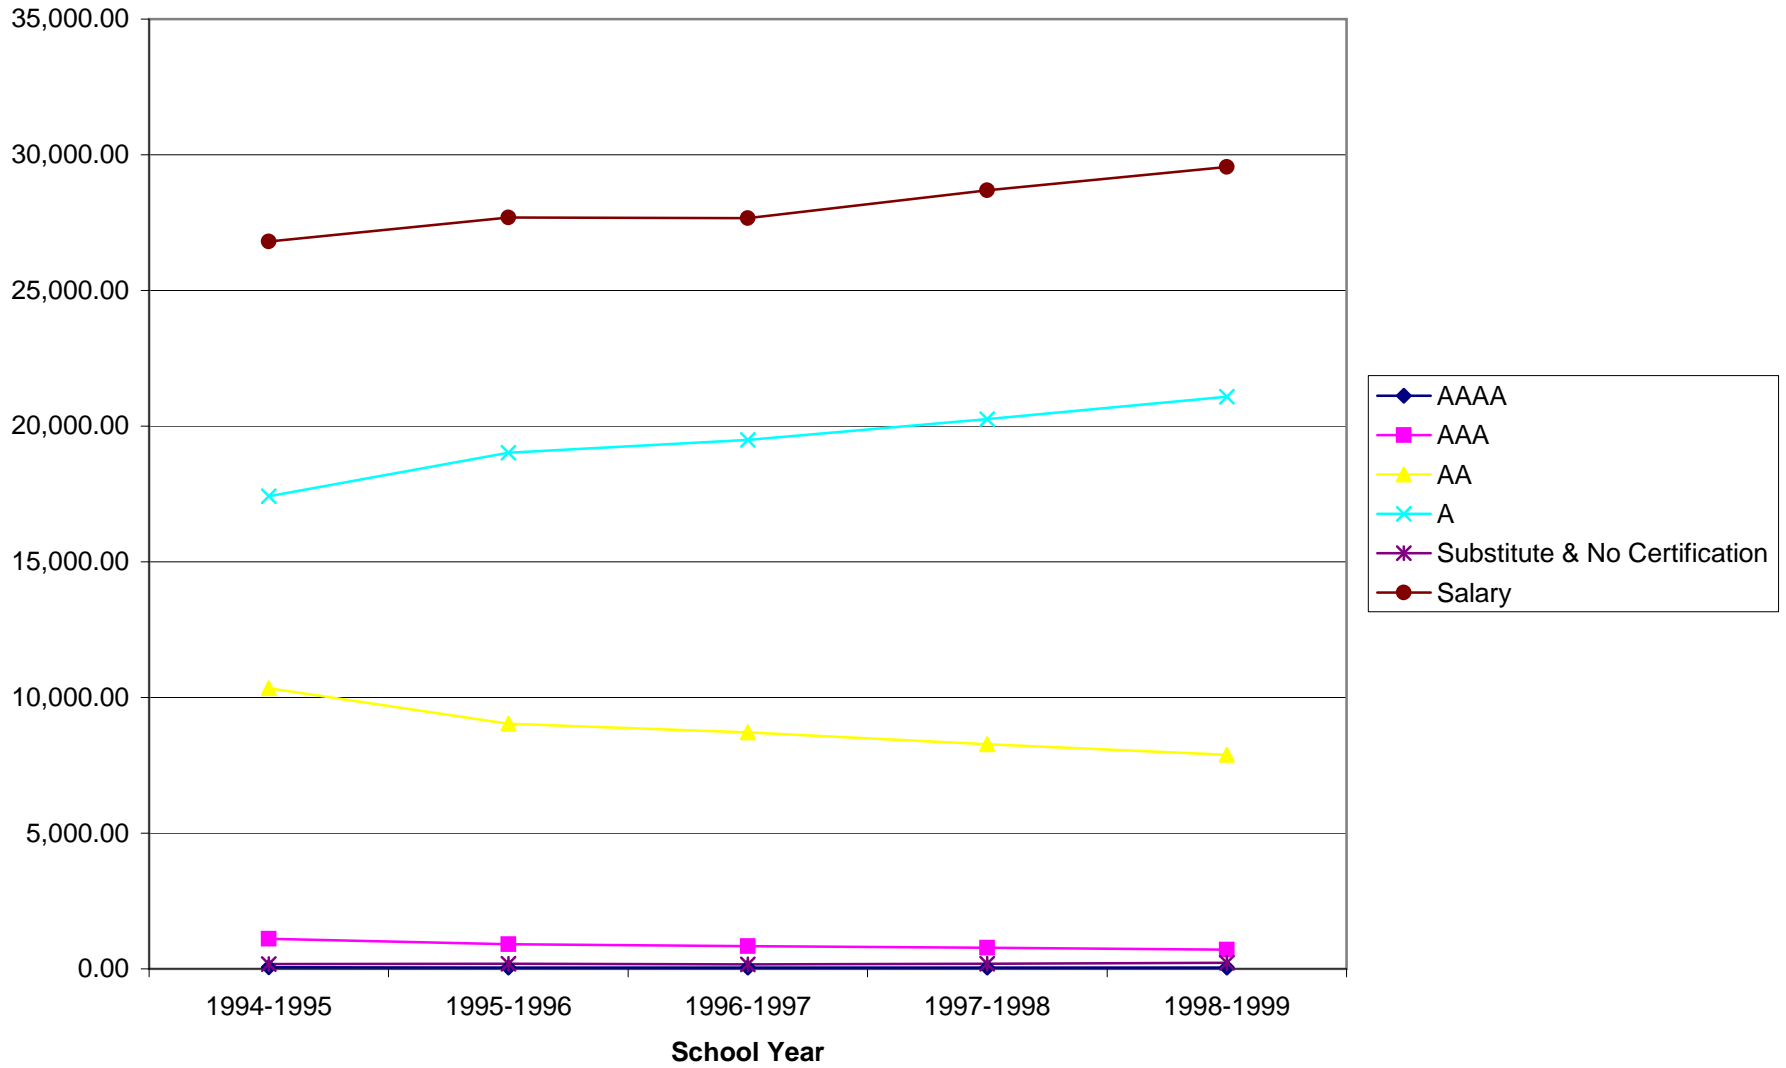

### Classroom Teacher Certification

### Classroom Teacher Certification and Average Salary

Classroom Teachers Certification

	1994-1995	1995-1996	1996-1997	1997-1998	1998-1999
AAAA	63.69	46.01	48.04	51.10	43.12
AAA	1,104.30	912.95	831.84	783.48	703.91
AA	10,347.40	9,032.95	8,709.04	8,283.96	7,887.95
A	17,417.14	19,021.27	19,495.51	20,262.67	21,081.91
Substitute & No Certification	180.31	189.18	160.48	192.88	222.17
Salary	26,801.00	27,692	27,662	28,691	29,550