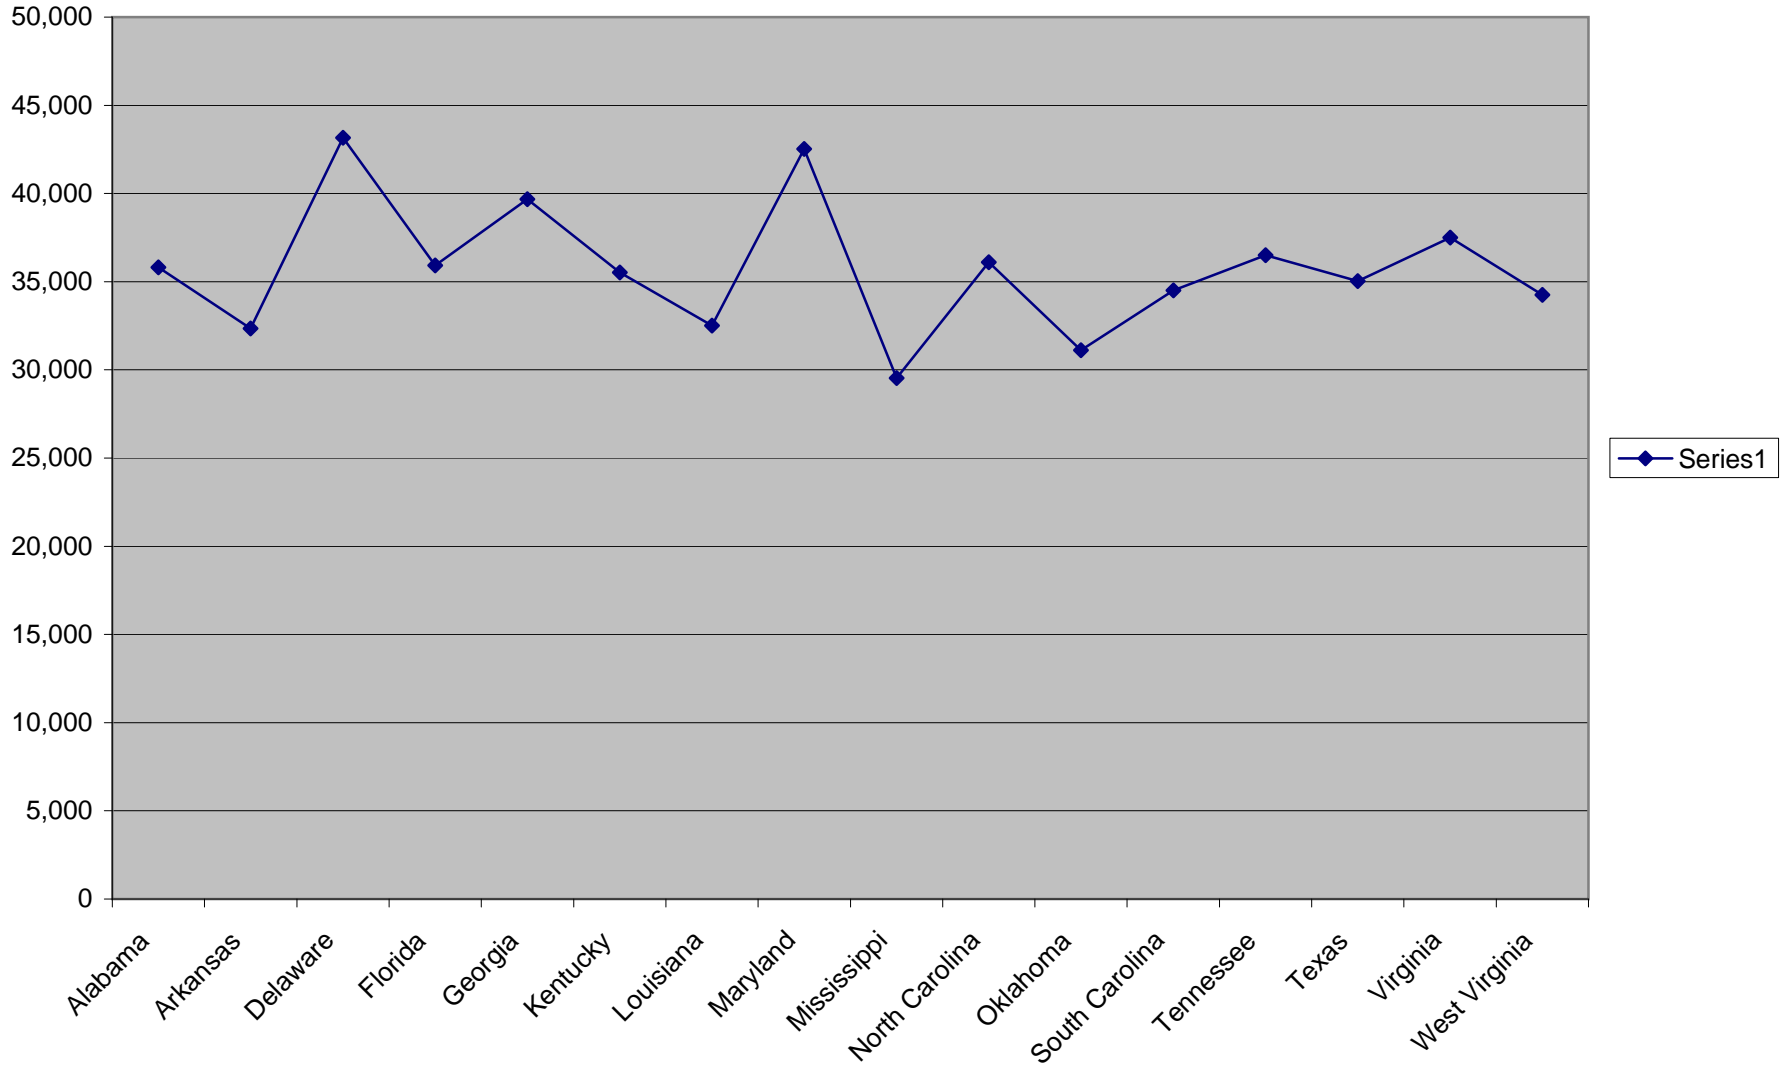

Estimated Average Salaries for Teachers, 1998-1999 (SREB States)

Average Salaries of Teachers, 1998-1999 (All States)

Average Salaries of Teachers, 1998-1999 (Contiguous States)

Alabama	35,820	Connecticut	51,584	Alabama	35,820
Arkansas	32,350	New Jersey	51,193	Arkansas	32,350
Delaware	43,164	New York	49,437	Louisiana	32,510
Florida	35,916	Pennsylvania	48,457	Mississippi	29,530
Georgia	39,675	Michigan	48,207	Tennessee	36500
Kentucky	35,526	DC	47,150		
Louisiana	32,510	Alaska	46,845		
Maryland	42,526	Rhode Island	45,650		
Mississippi	29,530	Illinois	45,569		
North Carolina	36,098	California	45,400		
Oklahoma	31,107	Massachusetts	45,075		
South Carolina	34,506	Deleware	43,164		
Tennessee	36,500	Oregon	42,833		
Texas	35,041	Maryland	42,526		
Virginia	37,502	Indiana	41,163		
West Virginia	34,244	Wisconsin	40,657		
		Ohio	40,566		
		Hawaii	40,377		
		Georgia	39,675		
		Minnesota	39,458		
		Nevada	38,883		
		Washington	38,692		
		Colorado	38,025		
		Virginia	37,475		
		Kansas	37,405		
		New Hampshire	37,405		
		Vermont	36,800		
		Tennessee	36,500		
		North Carolina	36,098		
		Florida	35,196		
		Alabama	35,820		
		Kentucky	35,526		
		Texas	35,041		
		Arizona	35,025		
		Iowa	34,927		
		Maine	34,906		
		Missouri	34,746		
		South Carolina	34,506		
		West Virginia	34,244		
		Idaho	34,063		
		Wyoming	33,500		
		Utah	32,950		
		Nebraska	32,880		
		Louisiana	32,510		
		New Mexico	32,398		
		Arkansas	32,350		
		Montana	31,356		
		Oklahoma	31,149		
		Mississippi	29,530		
		North Dakota	28,976		
		South Dakota	28,552		

	1995-1996	1996-1997	1997-1998	1998-1999
SREB States	32,366	33,182	34,425	35,808
Mississippi	27,689	27,720	28,692	29,530

	1995-1996	1996-1997	1997-1998	1998-1999	2000	2001	2002	2003
United States	37,794	38,509	39,454	40,582	41,617	42,788	44,159	45,499
Mississippi	27,689	27,720	28,692	29,530				