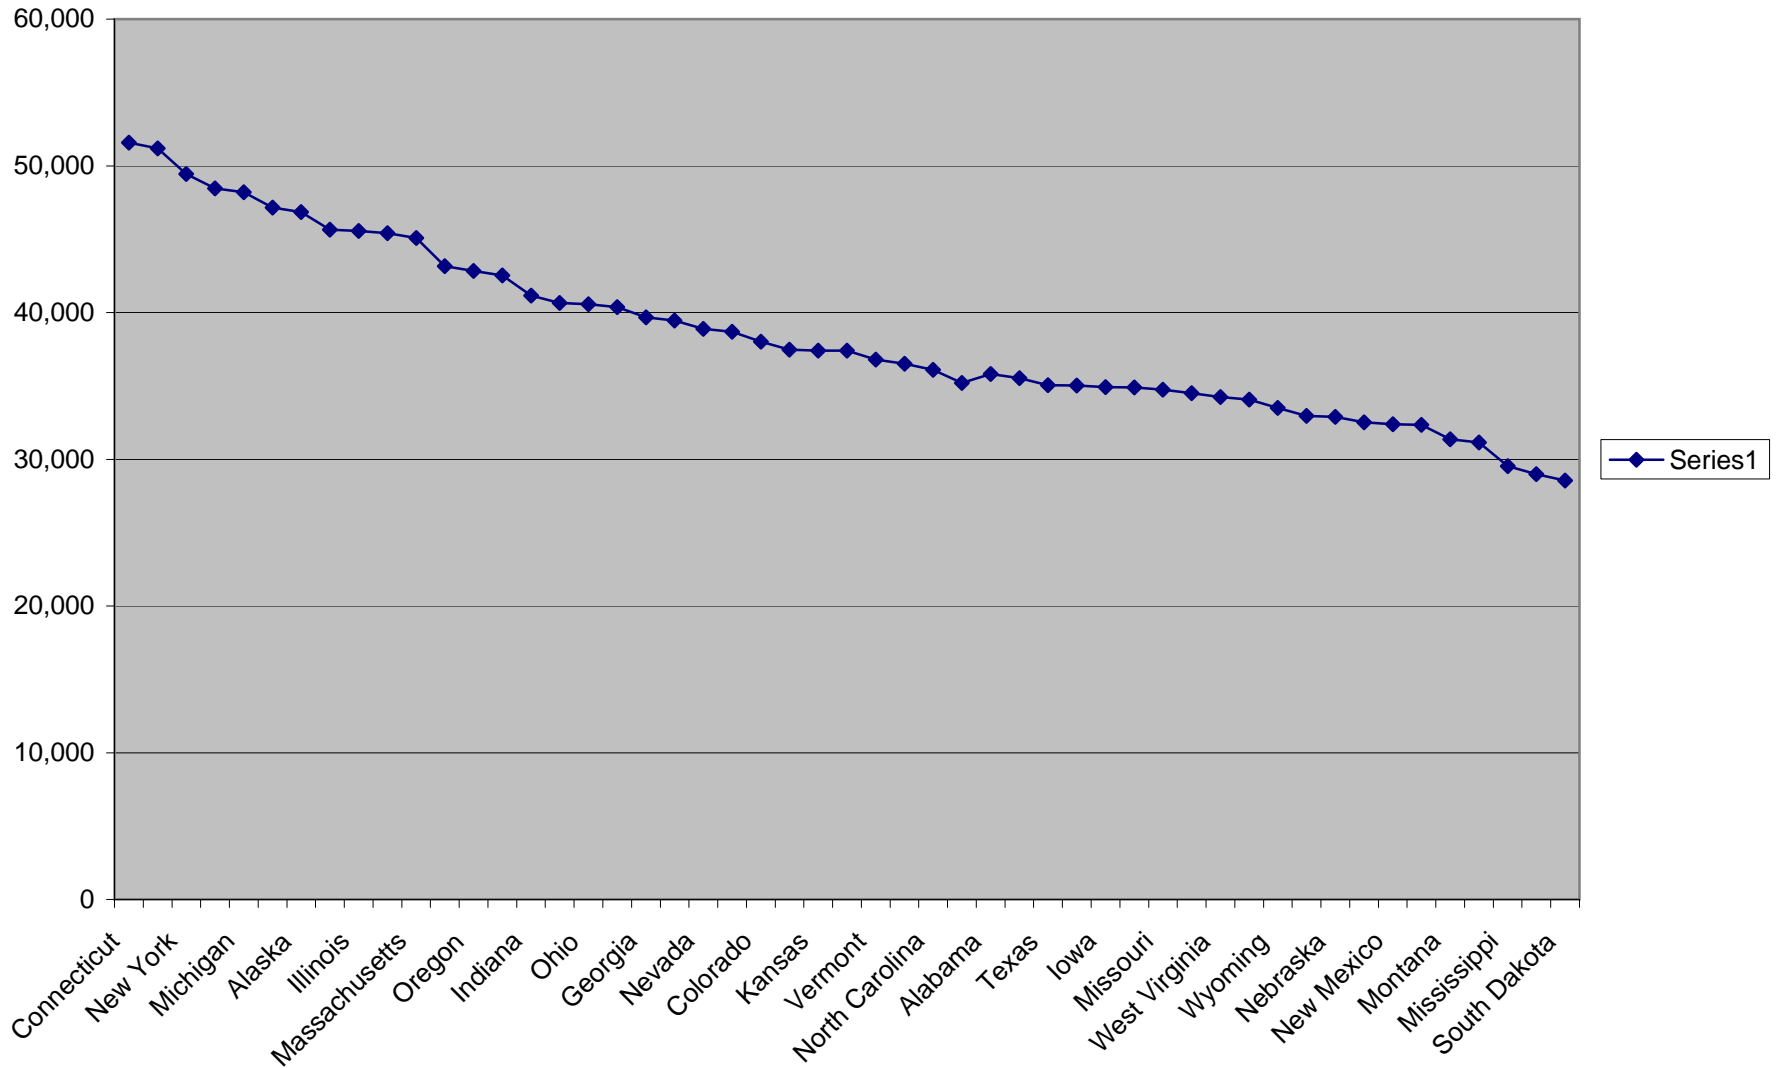

Estimated Average Salaries for Teachers, 1998-1999 (SREB States)

Average Salaries of Teachers, 1998-1999 (All States)

Average Salaries of Teachers, 1998-1999 (Contiguous States)

Alabama	35,820	Connecticut	51,584	Alabama	35,820
Arkansas	32,350	New Jersey	51,193	Arkansas	32,350
Delaware	43,164	New York	49,437	Louisiana	32,510
Florida	35,916	Pennsylvania	48,457	Mississippi	29,530
Georgia	39,675	Michigan	48,207	Tennessee	36500
Kentucky	35,526	DC	47,150		
Louisiana	32,510	Alaska	46,845		
Maryland	42,526	Rhode Island	45,650		
Mississippi	29,530	Illinois	45,569		
North Carolina	36,098	California	45,400		
Oklahoma	31,107	Massachusetts	45,075		
South Carolina	34,506	Deleware	43,164		
Tennessee	36,500	Oregon	42,833		
Texas	35,041	Maryland	42,526		
Virginia	37,502	Indiana	41,163		
West Virginia	34,244	Wisconsin	40,657		
		Ohio	40,566		
		Hawaii	40,377		
		Georgia	39,675		
		Minnesota	39,458		
		Nevada	38,883		
		Washington	38,692		
		Colorado	38,025		
		Virginia	37,475		
		Kansas	37,405		
		New Hampshire	37,405		
		Vermont	36,800		
		Tennessee	36,500		
		North Carolina	36,098		
		Florida	35,196		
		Alabama	35,820		
		Kentucky	35,526		
		Texas	35,041		
		Arizona	35,025		
		Iowa	34,927		
		Maine	34,906		
		Missouri	34,746		
		South Carolina	34,506		
		West Virginia	34,244		
		Idaho	34,063		
		Wyoming	33,500		
		Utah	32,950		
		Nebraska	32,880		
		Louisiana	32,510		
		New Mexico	32,398		
		Arkansas	32,350		
		Montana	31,356		
		Oklahoma	31,149		
		Mississippi	29,530		
		North Dakota	28,976		
		South Dakota	28,552		

	1995-1996	1996-1997	1997-1998	1998-1999
SREB States	32,366	33,182	34,425	35,808
Mississippi	27,689	27,720	28,692	29,530

	1995-1996	1996-1997	1997-1998	1998-1999	2000	2001	2002	2003
United States	37,794	38,509	39,454	40,582	41,617	42,788	44,159	45,499
Mississippi	27,689	27,720	28,692	29,530				