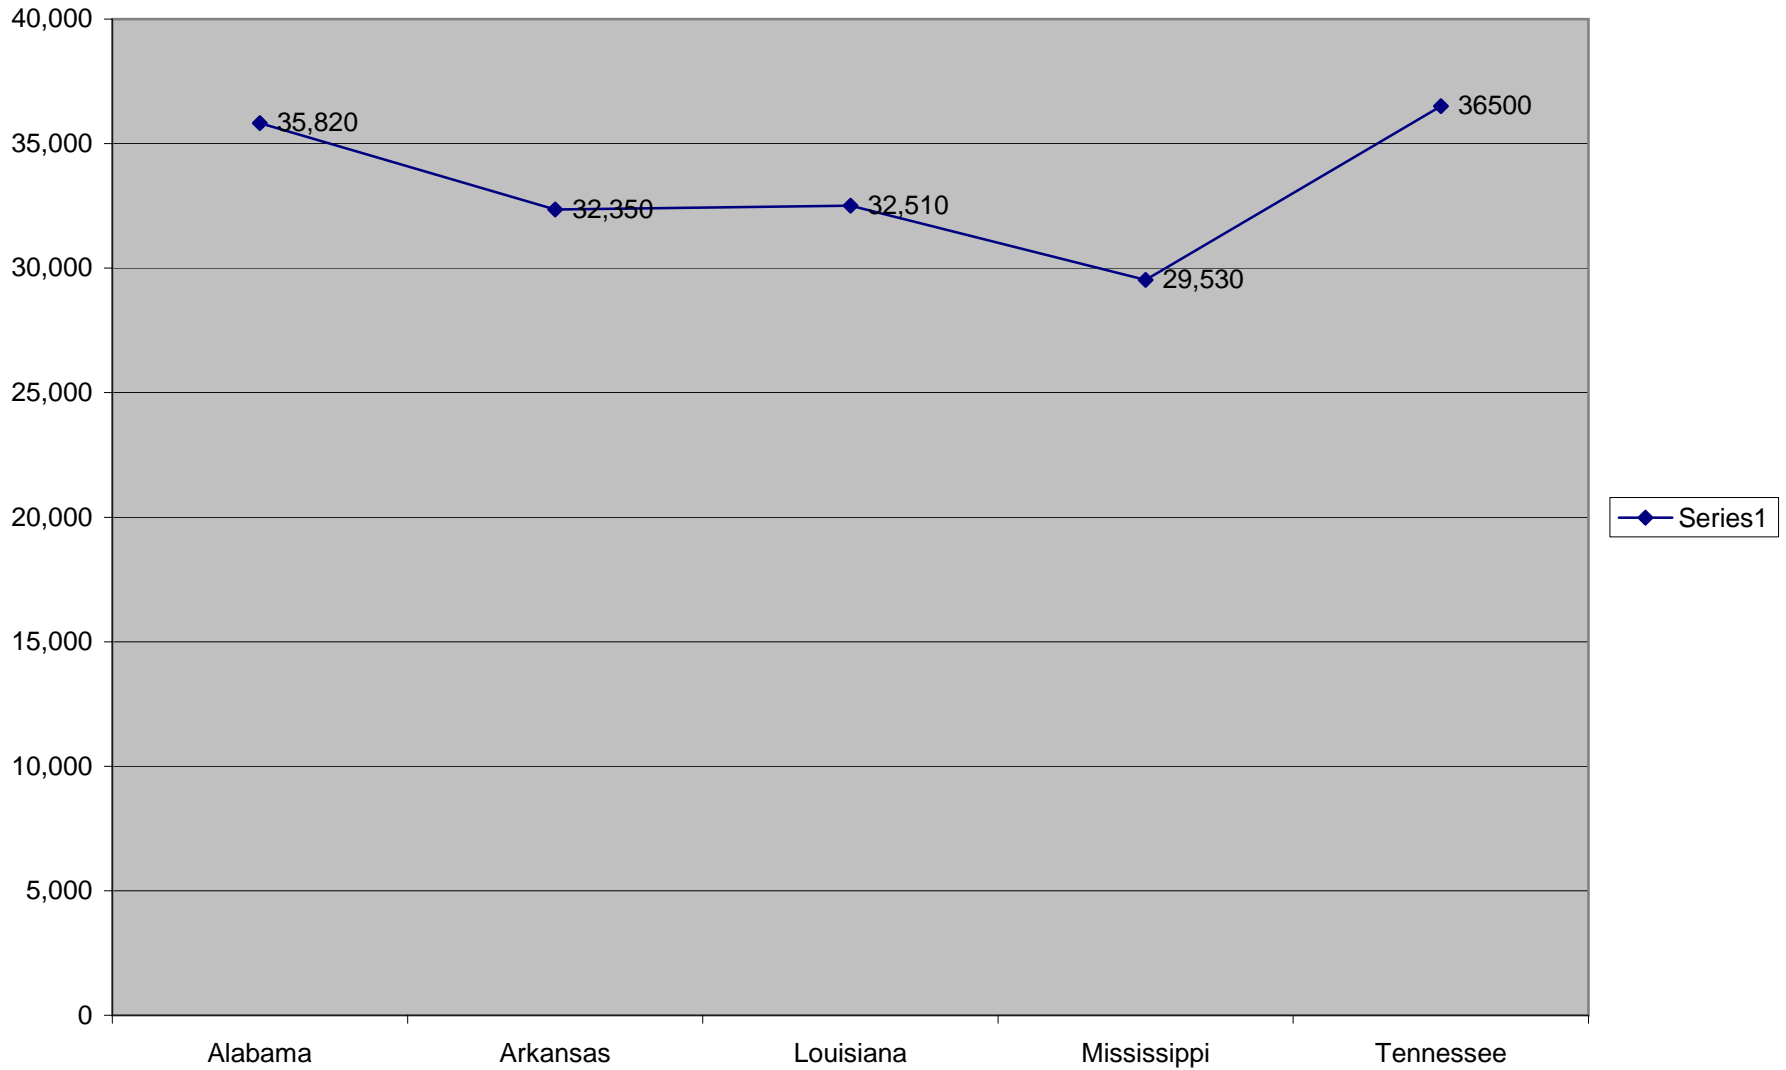

Estimated Average Salaries for Teachers, 1998-1999 (SREB States)

Average Salaries of Teachers, 1998-1999 (All States)

Average Salaries of Teachers, 1998-1999 (Contiguous States)

Alabama	35,820	Connecticut	51,584	Alabama	35,820
Arkansas	32,350	New Jersey	51,193	Arkansas	32,350
Delaware	43,164	New York	49,437	Louisiana	32,510
Florida	35,916	Pennsylvania	48,457	Mississippi	29,530
Georgia	39,675	Michigan	48,207	Tennessee	36500
Kentucky	35,526	DC	47,150		
Louisiana	32,510	Alaska	46,845		
Maryland	42,526	Rhode Island	45,650		
Mississippi	29,530	Illinois	45,569		
North Carolina	36,098	California	45,400		
Oklahoma	31,107	Massachusetts	45,075		
South Carolina	34,506	Deleware	43,164		
Tennessee	36,500	Oregon	42,833		
Texas	35,041	Maryland	42,526		
Virginia	37,502	Indiana	41,163		
West Virginia	34,244	Wisconsin	40,657		
		Ohio	40,566		
		Hawaii	40,377		
		Georgia	39,675		
		Minnesota	39,458		
		Nevada	38,883		
		Washington	38,692		
		Colorado	38,025		
		Virginia	37,475		
		Kansas	37,405		
		New Hampshire	37,405		
		Vermont	36,800		
		Tennessee	36,500		
		North Carolina	36,098		
		Florida	35,196		
		Alabama	35,820		
		Kentucky	35,526		
		Texas	35,041		
		Arizona	35,025		
		Iowa	34,927		
		Maine	34,906		
		Missouri	34,746		
		South Carolina	34,506		
		West Virginia	34,244		
		Idaho	34,063		
		Wyoming	33,500		
		Utah	32,950		
		Nebraska	32,880		
		Louisiana	32,510		
		New Mexico	32,398		
		Arkansas	32,350		
		Montana	31,356		
		Oklahoma	31,149		
		Mississippi	29,530		
		North Dakota	28,976		
		South Dakota	28,552		

	1995-1996	1996-1997	1997-1998	1998-1999
SREB States	32,366	33,182	34,425	35,808
Mississippi	27,689	27,720	28,692	29,530

	1995-1996	1996-1997	1997-1998	1998-1999	2000	2001	2002	2003
United States	37,794	38,509	39,454	40,582	41,617	42,788	44,159	45,499
Mississippi	27,689	27,720	28,692	29,530				