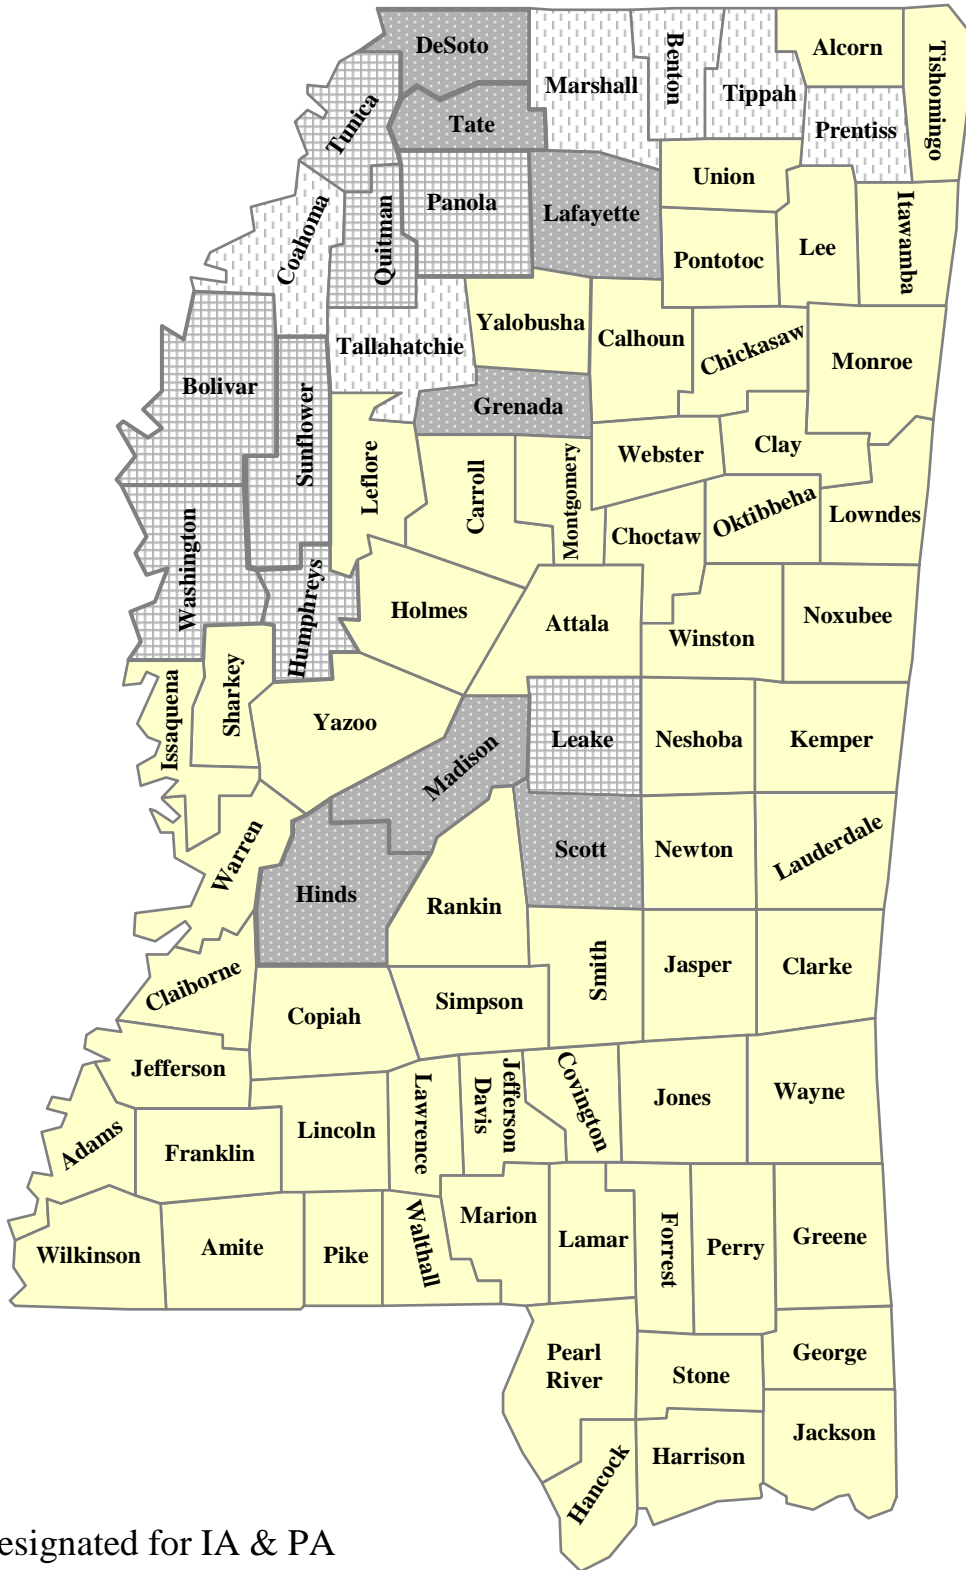

# FEMA 1398-DR-MS Designated Counties

-  Designated for IA & PA
-  Designated for IA Only
-  Designated for PA Only