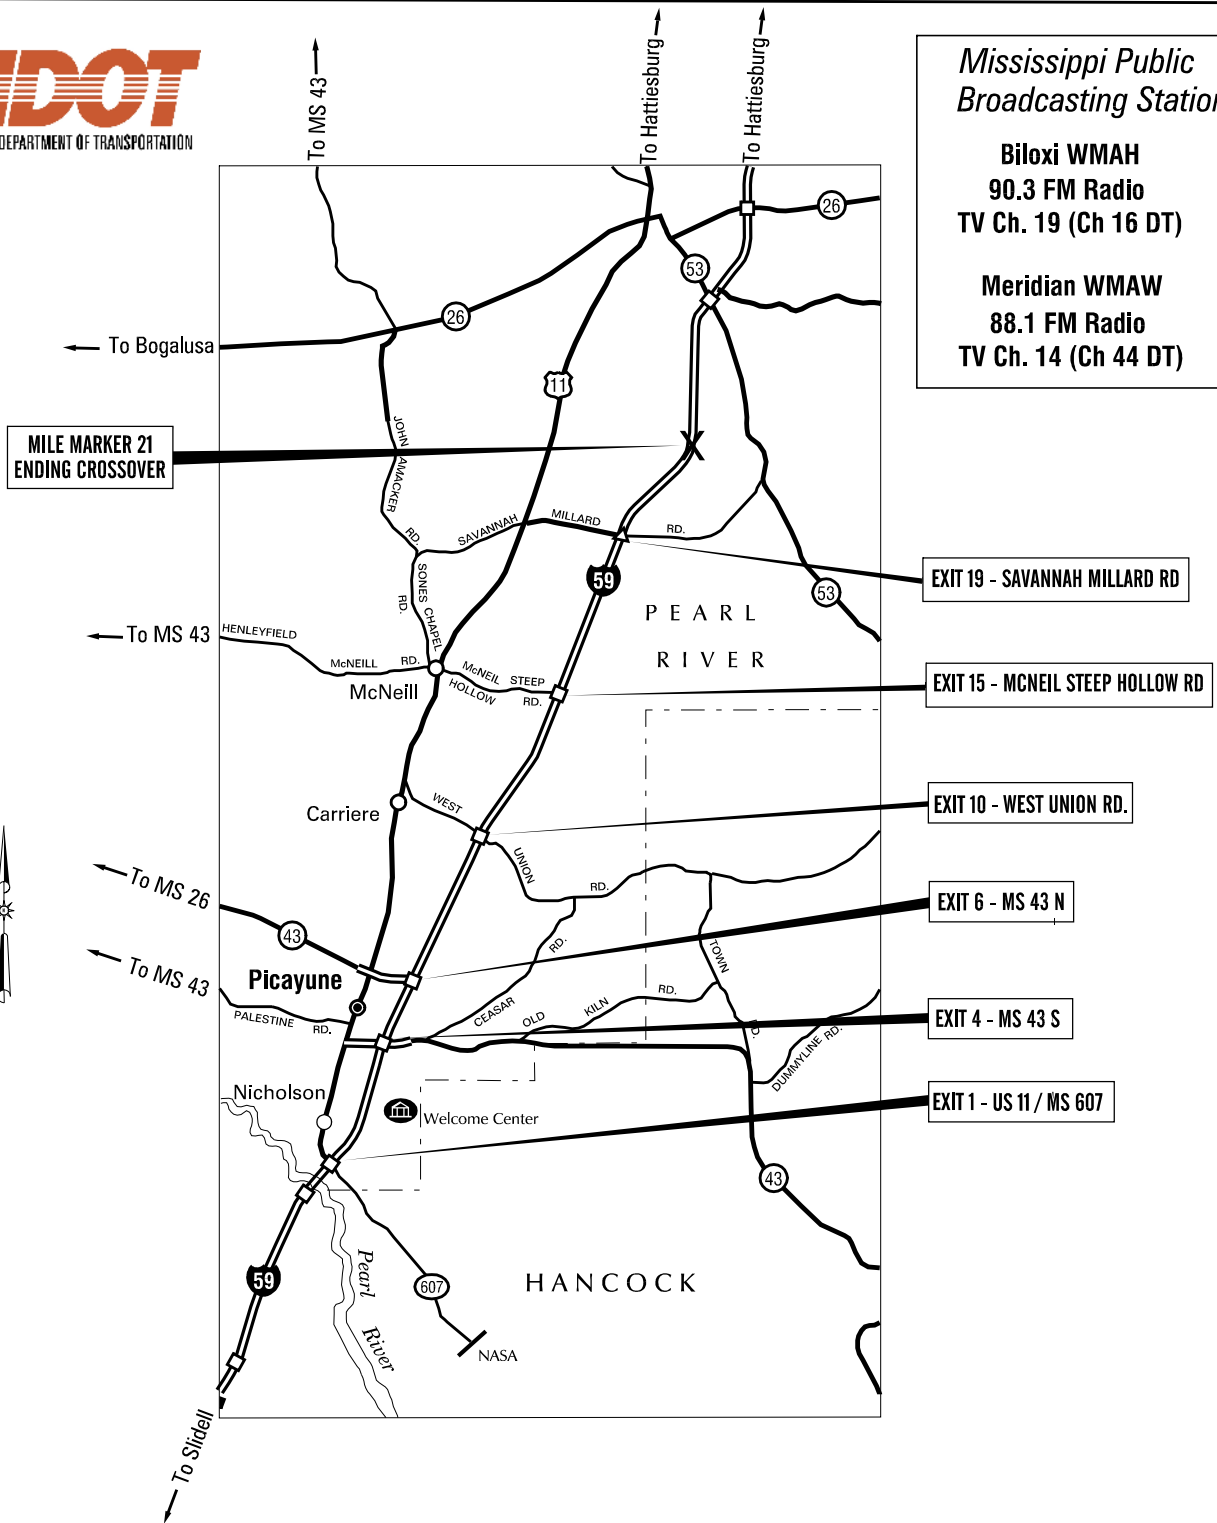

Mississippi Public Broadcasting Stations

Biloxi WMAH
 90.3 FM Radio
 TV Ch. 19 (Ch 16 DT)

Meridian WMAW
 88.1 FM Radio
 TV Ch. 14 (Ch 44 DT)

Contact Information

MDOT.....1-866-521-6368
MHSP.....601-987-1212
LADOTD.....1-877-452-3683
LSP.....1-800-469-4828

- SERVICE INTERCHANGES
(Travel Services Available; food & fuel)
- △ NON-SERVICE INTERCHANGES
(No travel Services Available)
- X ENDING CROSSOVER