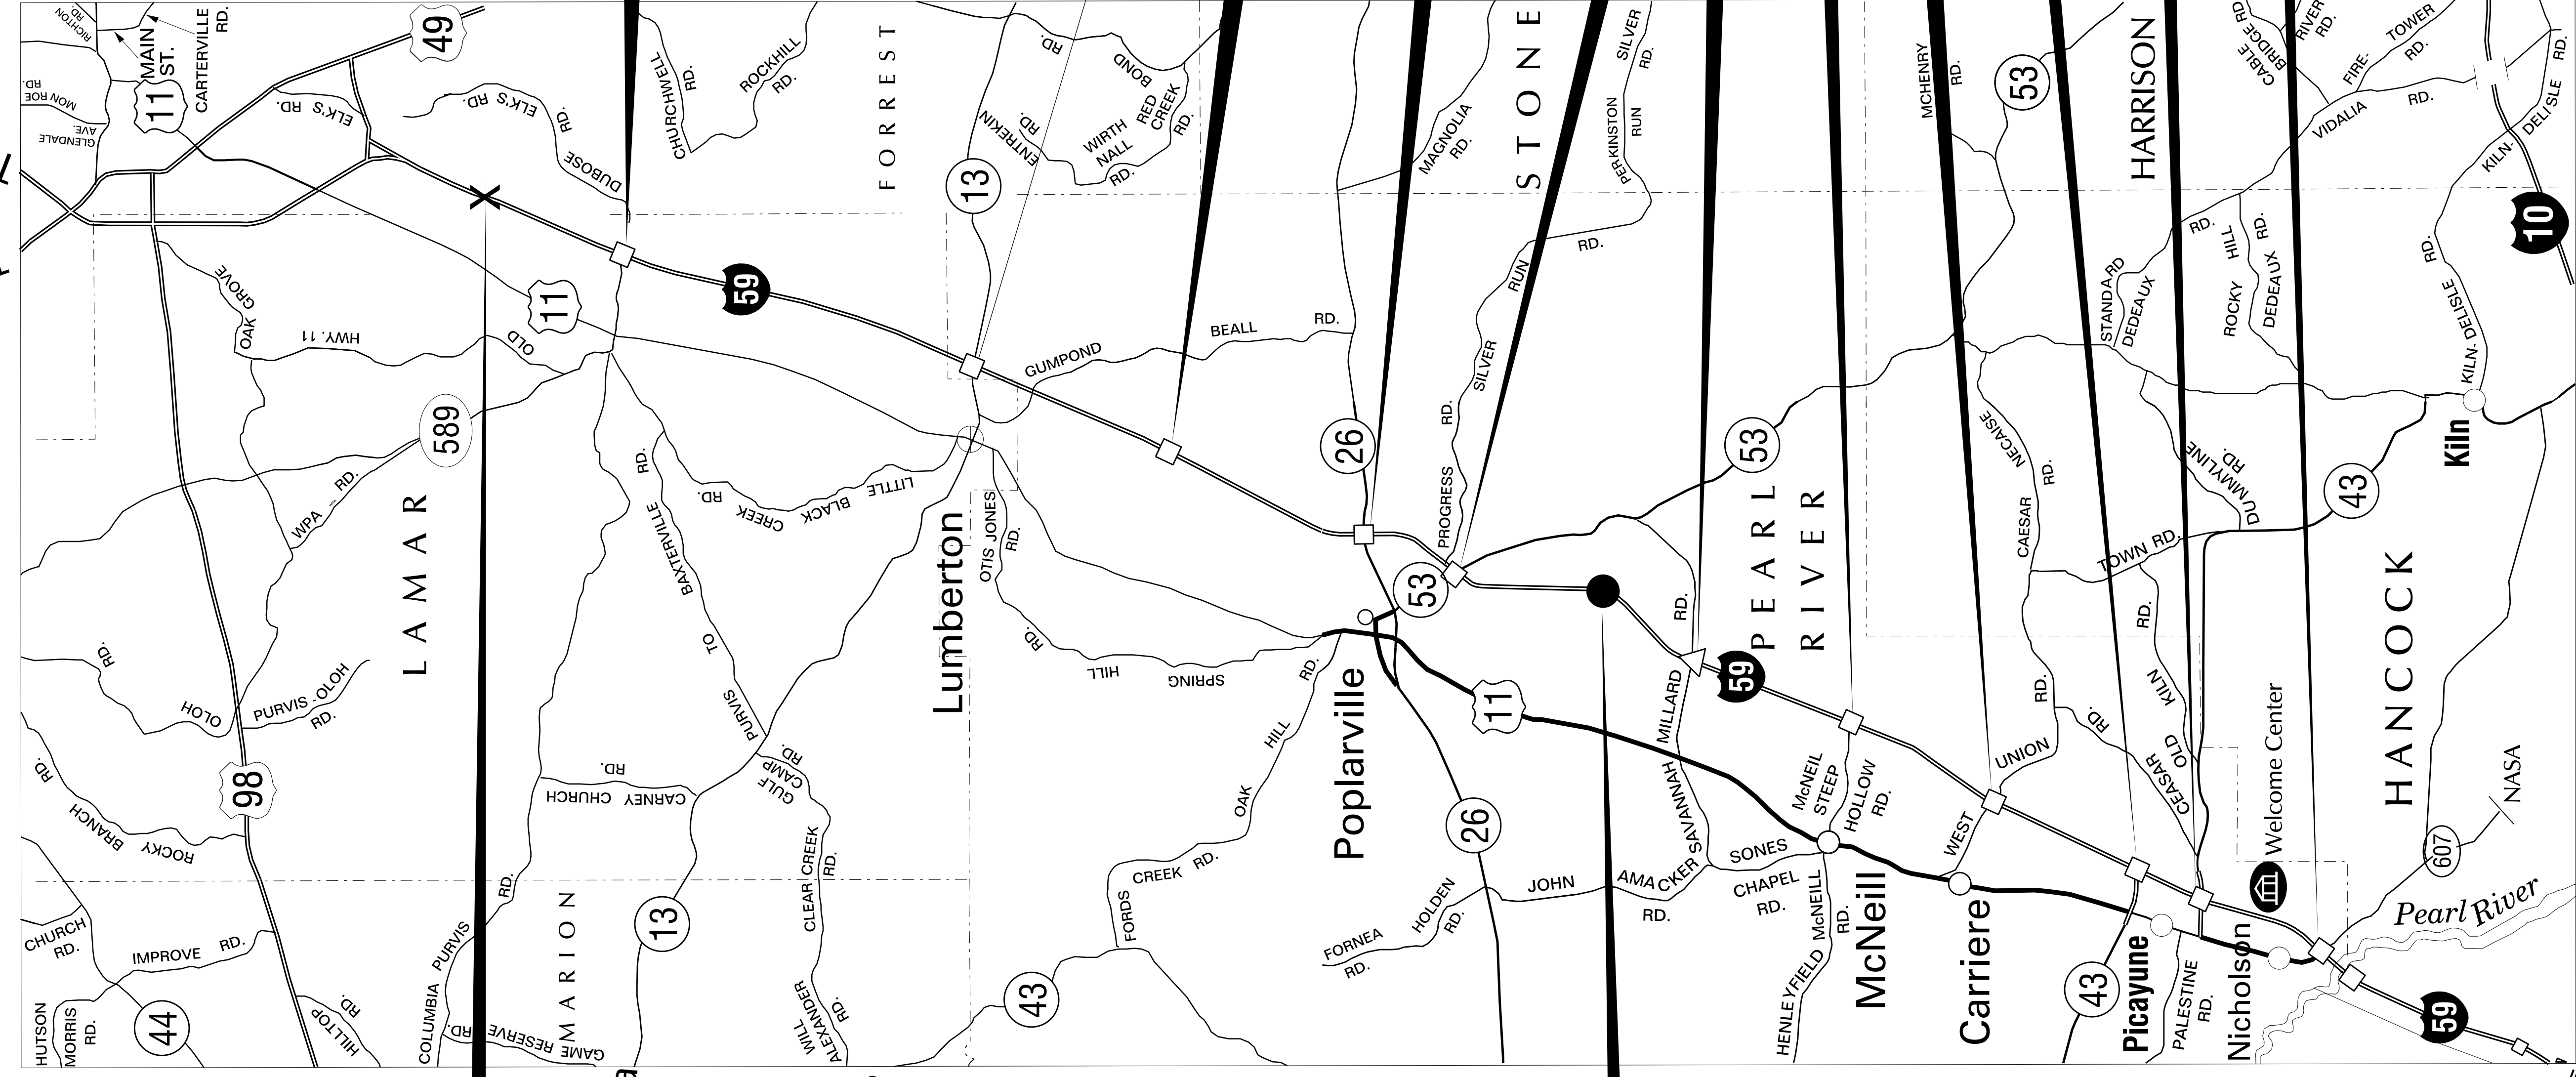

To Meridian
To Jackson

To MS 35
To Columbia
To Columbia
To MS 13
To US 98

**MILE MARKER 55
ENDING CROSSOVER**

To MS 13
To Columbia
To MS 43
To MS 13

To Poplarville
To Bogalusa

**MILE MARKER 21
BARRICADED UNUSED CROSSOVER**

To MS 43
To MS 26
To MS 43

EXIT 1 - US 11 / MS 607

*Mississippi Public
Broadcasting Stations*
Biloxi WMAH
90.3 FM Radio
TV Ch. 19 (Ch 16 DT)
Meridian WMAW
88.1 FM Radio
TV Ch. 14 (Ch 44 DT)

Contact Information
MDOT.....1-866-521-6368
MHSP.....601-987-1212
LADOTD.....1-877-452-3683
LSP.....1-800-469-4828

□ SERVICE INTERCHANGES
(Travel Services Available; food & fuel)
△ NON-SERVICE INTERCHANGES
(No travel Services Available)
X ENDING CROSSOVER